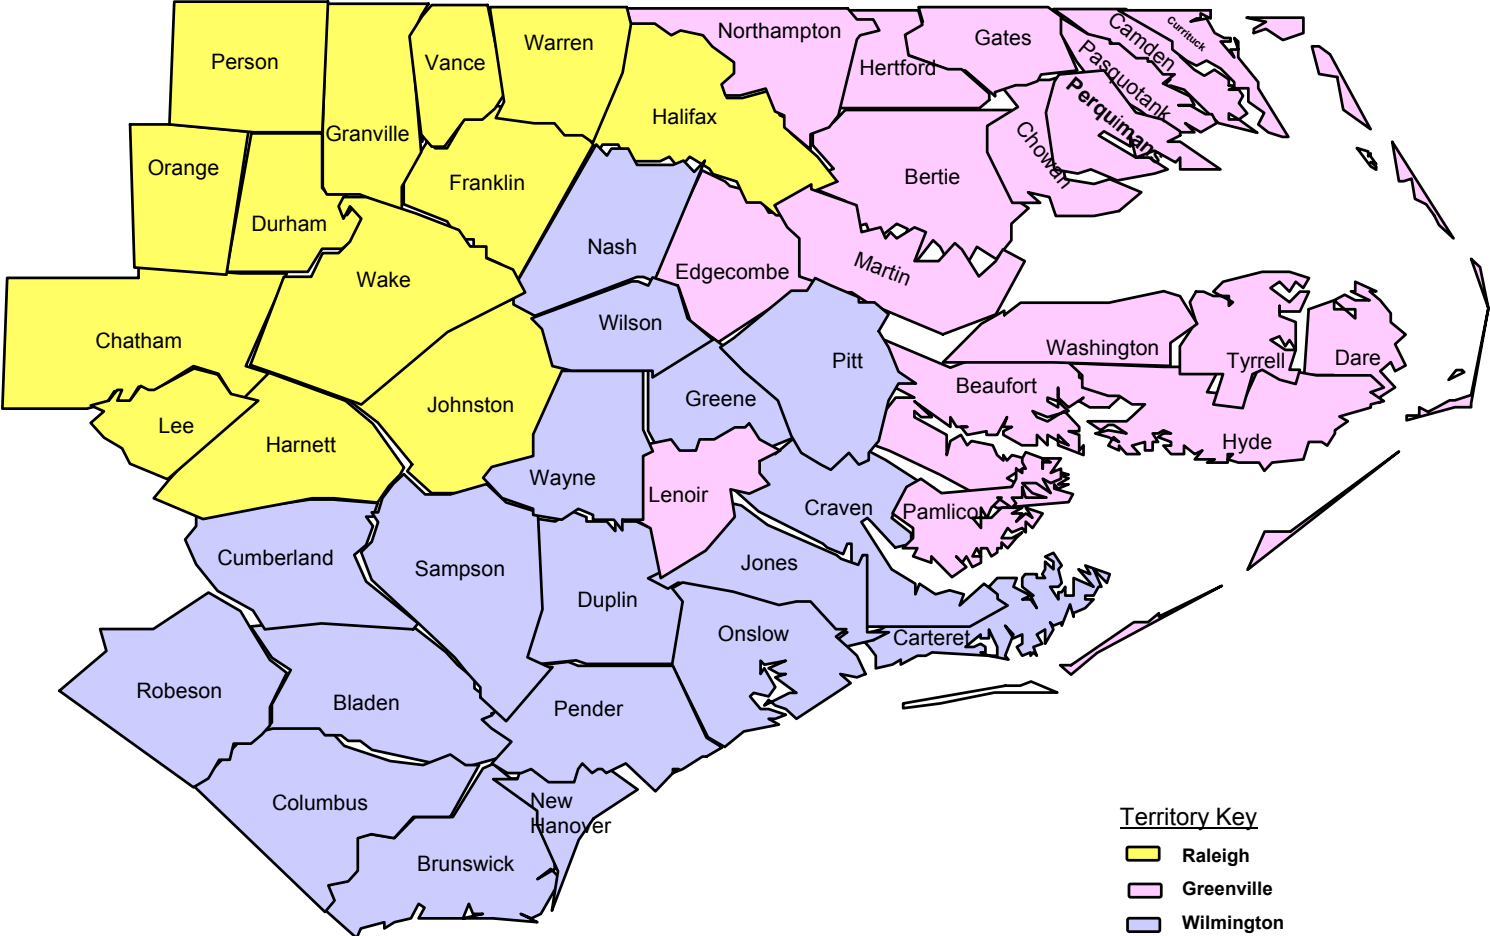

Network Management - Contract and Service Areas Western Region

Territory Key

-  Hickory
-  Charlotte
-  Triad

Network Management - Contract and Service Areas

Eastern Region

Network Management - Contract and Service Areas

- Territory Key
-  Hickory
 -  Charlotte
 -  Triad
 -  Raleigh
 -  Greenville
 -  Wilmington